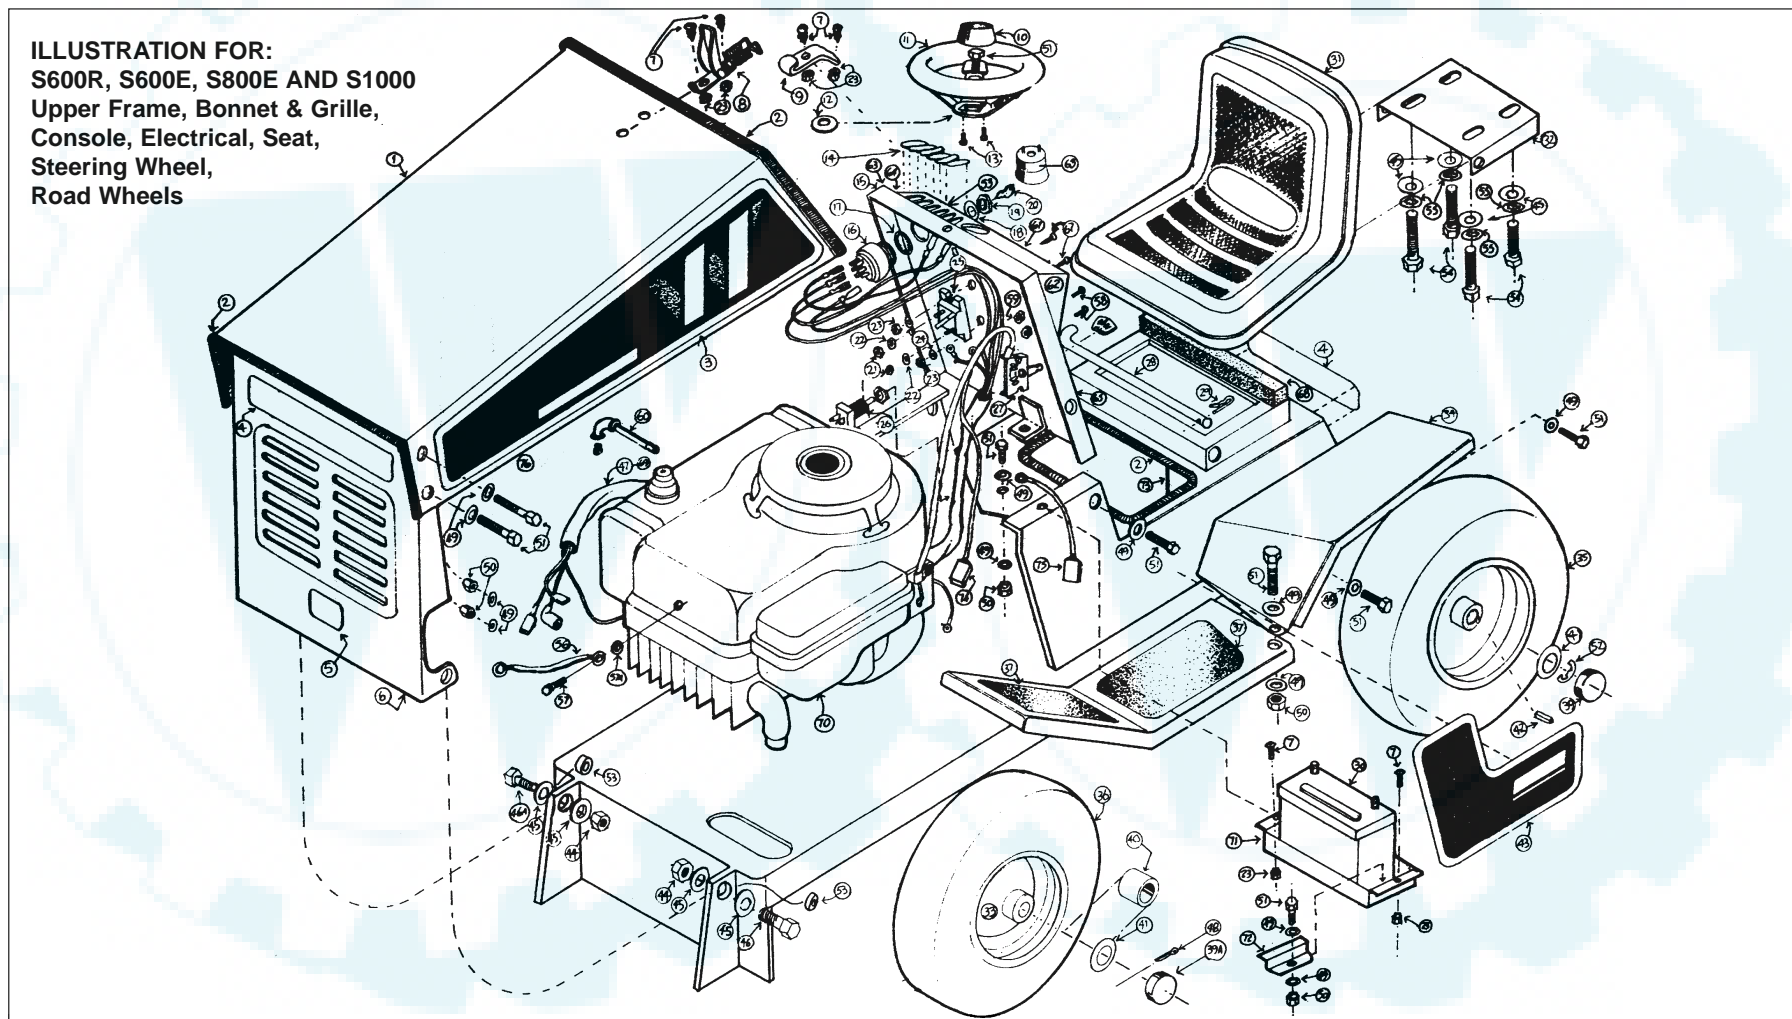

ILLUSTRATION FOR:
S600R, S600E, S800E AND S1000
Upper Frame, Bonnet & Grille,
Console, Electrical, Seat,
Steering Wheel,
Road Wheels

**PARTS LIST FOR:
S600R, S600E, S800E and S1000**

Upper Frame, Bonnet & Grille, Console, Electrical, Seat, Steering Wheel, Road Wheels

Item	Part No	Description	Qty
1	1739	Bonnet Baby 6 & 8 HP	1
2	2057	Beading, Bonnet Front	1
	1489	Beading, Bonnet Rear	1
	1645	Beading, Petrol Can Aperture	1
3	2696	Transfers, Tractor Set S600	1
	2697	Transfers, Tractor Set S800	1
4		N/A	
5		N/A	
6	2344	Grille, Baby 6 & 8 HP	1
7	1734	Screw 2BA x 1/2" LG Recess Pan HD	6
8	1490	Bonnet Catch	1
9	2058	Bonnet Clip	1
10	2059	Steering Column Cap	1
11	2367	Steering Wheel MK.4	1
12	1006	Disc Spring Washer 3/8" ID x 1 3/4" OD	1
13	2060	Pin Steering Column Cap	2
14	2061	Blank for light or switch position	1
14-1	2062	'Safe Brake' and 'Safe Cutter' Light Green 12 V	2
14-2	2063	Light Amber 12V	1
14-3	2064	Ignition Light Red 12V	1
15	2261	Console Body	1
16	1649	Ignition Starter Switch	1
17	2049	Washer, 5/8" Dia. Internal Shakeproof	1
18	1976	Washer, 5/8" ID x 1" OD Plain	1
19	2065	Securing Nut (Ignition Switch)	1
20	2066	Ignition, Starter Key	2
21	1969	Nut, 5/16" UNF Thin Locking Hex.	2
22	2047	Washer, 5/16" Dia. Single Coil Locking	2
23	1053	Nut, 2BA Self Locking Hex.	6
24	1962	Washer, 2BA Ord. Plain, Large	2
25	1530	Solenoid	1
26	1608	Safety Cut Out Switch (cutters)	1

Item	Part No	Description	Qty
27	1507	Throttle/Choke Control	1
28	2067	Seat Hinge Pin	1
29	1225	'R' Clip	1
30	1209	12V Battery	1
31	1660	Seat	1
32	1742	Seat Mounting Plate	1
33	1173	Bush, Oilite, Front Wheels	4
34	1501	Mudguard LH	1
	1502	Mudguard RH	1
35	1746	Rear Wheel, Small	2
	1662	Hub, Rear Wheel	2
	1748	Inner Tube, Rear Wheel, Small	2
	1747	Tyre, Rear Wheel, Small	2
36	1749	Front Wheel, Small	2
	1541	Hub Front Wheel	2
	1201	Inner Tube Front Wheel, Small	2
	1163	Tyre, Front Wheel	2
37	1650	Foot Rest Mat, Front (Tractor Set)	1
38		N/A	
39	2068	Hub Cap	4
40	1980	Spacer 3/4" ID x 1 1/4" OD x 3/8" LG	2
41	1099	Washer 1/4" ID x 1 1/4" OD Plain	4
42	1664	Key 3/16" Sq Parallel x 2" LG Refer to Illust. 3	2
44	1324	Nut 3/8" Dia. Self Locking Hex.	2
45	1323	Washer, 3/8" Dia. Ord. Plain	8
46	1966	Bolt, 3/8" UNF x 1" LG. Hex. HD	2
47	2070	Main Wiring Loom, Baby 6 HP	1
	2071	Main Wiring Loom, Baby 8 HP	1
48	1227	Split Pin, 1/8" Dia. x 1 3/4" LG	2
49	1105	Washer, 5/16" Dia. Ord. Plain	28
50	1273	Nut, 5/16" UNF Self Lock Hex.	14
51	1334	Bolt, 5/16" UNF x 3/4" LG. Hex. HD	11
52	1663	'E' Clip for 3/4" Dia. Shaft	2
53		N/A	
54	2034	Setscrew, 3/8" UNC x 3/4" LG. Hex. HD	4

Item	Part No	Description	Qty
55	1633	Washer, 3/8" Dia. Internal Shakeproof	4
56	1498	Bonnet Stay	1
57	2030	Setscrew, 1/4" UNC x 3/4" LG. Hex. HD	1
57A	1331	Washer, 1/4" Dia. Ord. Plain	1
58	2021	M/C Screw 4BA x 1/2" LG Recess Pan HD	2
59	1144	Nut, 4BA Self Locking Hex.	2
60	2074	Drain Pipe & Plug, Engine Oil Baby 6HP	1
	2075	Drain Pipe & Plug, Engine Oil Baby 8HP	1
61		N/A	
62		N/A	
63	2780	Steering Wheel Shroud	1
64		Transfer 'Safe'	
65		N/A	
66		Not Allocated	
67	1735	Machine Screw 2BA x 3/4" LG Recess Pan HD	2
68	2079	Set Spring (Foam Rubber)	1
69	2080	Loom Tie	2
70	2081	Tecumseh 6HP Engine, Recoil Start	1
	2082	Tecumseh 6HP Engine, Electric Start	1
	2083	Briggs & Stratton 8HP Engine Electric Start	1
71	2087	Battery Support Tray	1
72	2088	Restraining Bracket (Battery)	1
73	2089	Lining, Petrol Can Aperture	1
74	2090	Snap on Connector, Battery Term. (Red)	1
75	2091	Snap on Connector, Battery Term. (Blue)	1
76		N/A	
77	1813	Battery Lead, Black	1
78	1814	Battery Lead, Red	1